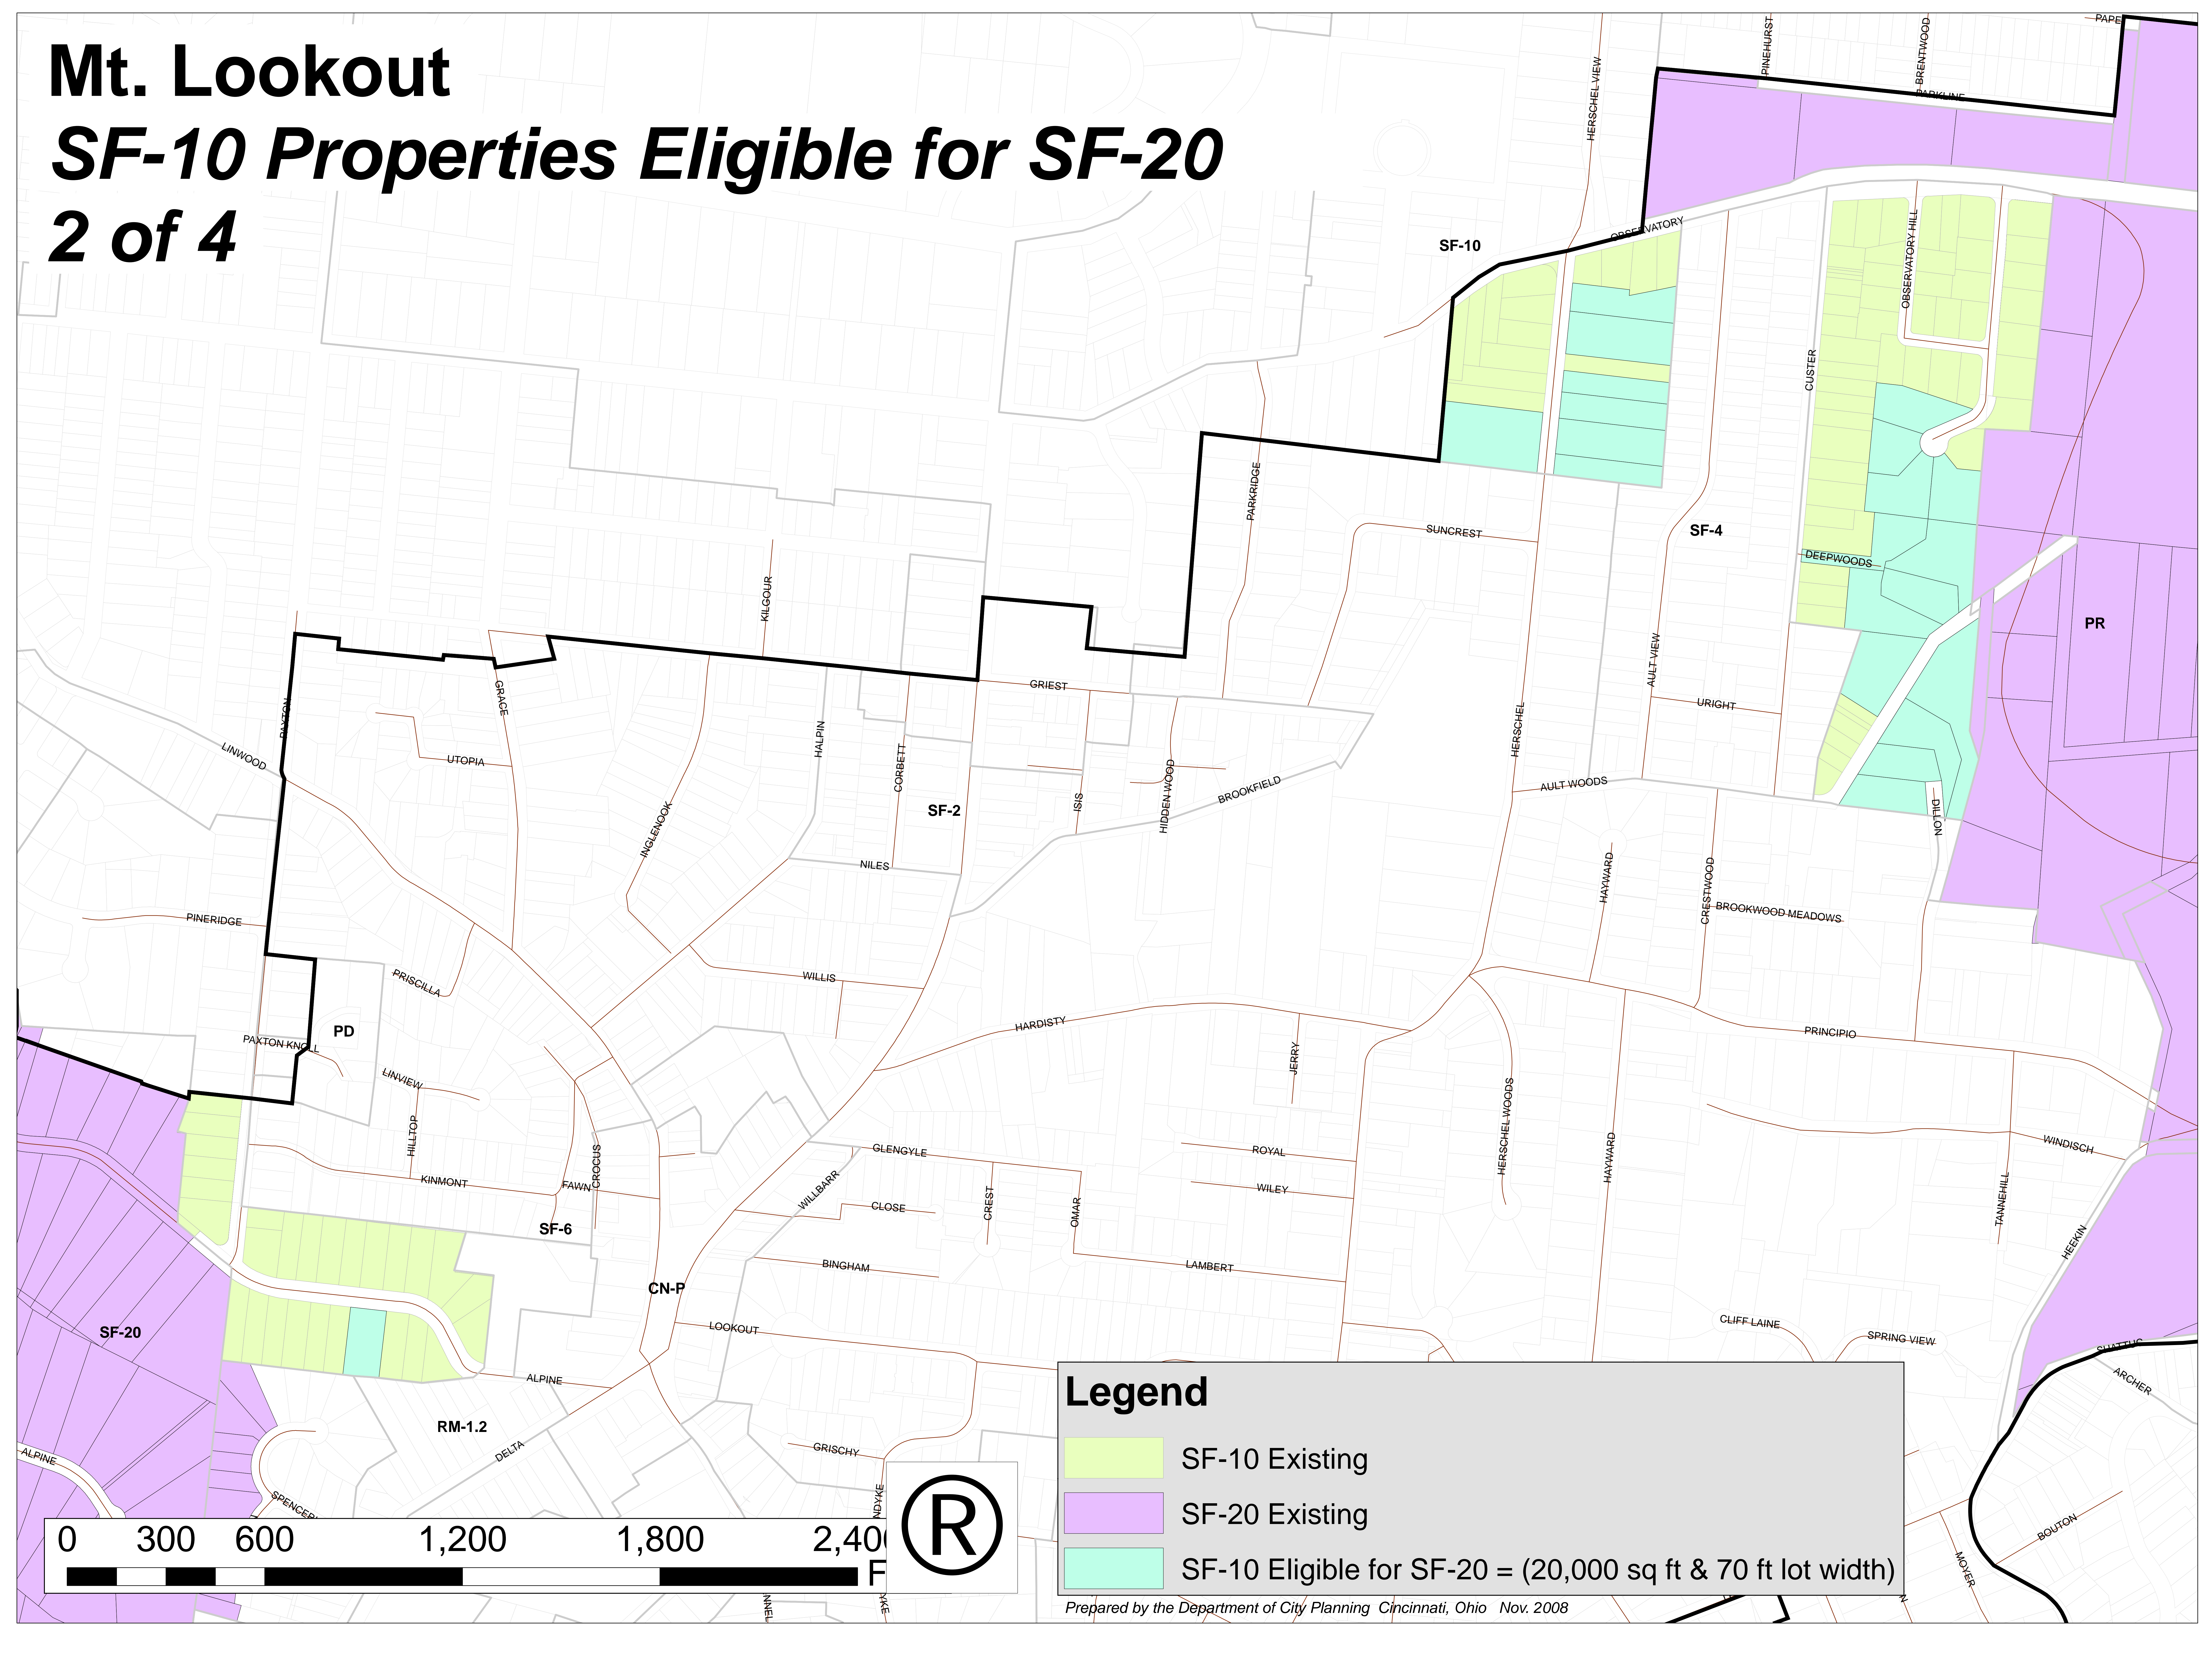

Mt. Lookout

SF-10 Properties Eligible for SF-20

2 of 4

Legend

- SF-10 Existing
- SF-20 Existing
- SF-10 Eligible for SF-20 = (20,000 sq ft & 70 ft lot width)